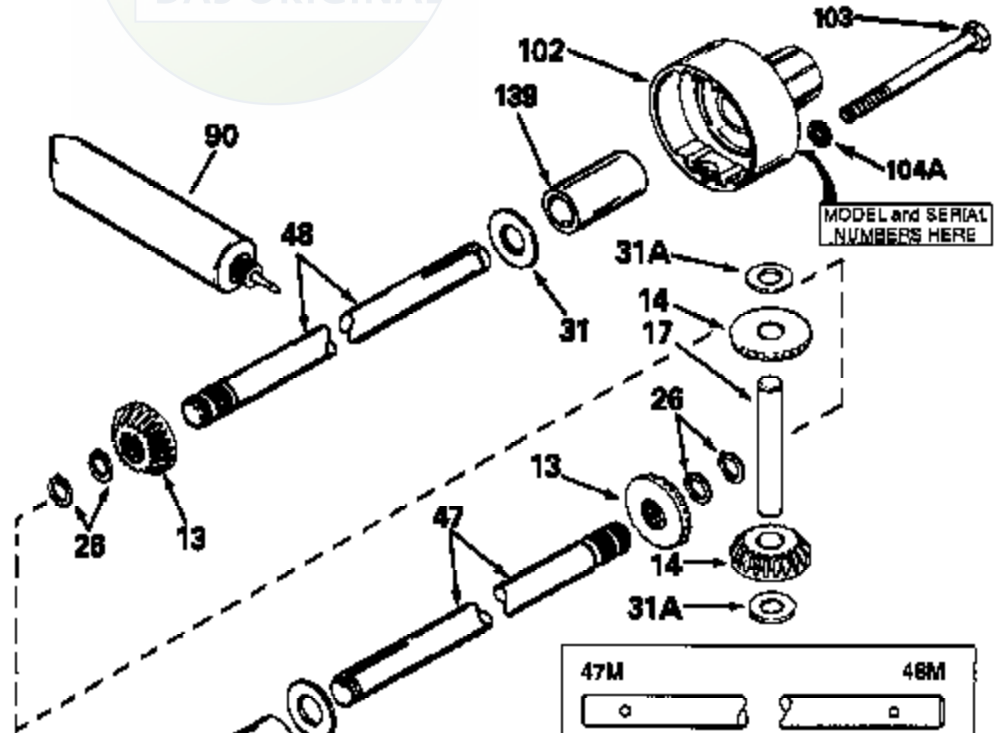

JOIST

SICHER IST DAS:
DAS ORIGINAL

47	48
47A	48A
47B	48B
47C	48C
47D	48D
47E	48E
47H	48H
47L	48L

47M	48M
47P	48P
47R	48R
47V	48V
47W	48W
47X	48X

Ref #	Part Number	Qty	Description
13	778067		Gear, Bevel (16 teeth)
14	778068		Gear, Pinion (16 teeth)
17	786040		Pin, Drive
26	792018		Ring, Retaining
31	780001		Washer (3/4" ID x 1-1/2" OD x 1/16" t hick)
31A	780096		Washer, Thrust
47M	774289		Axle (8-1/2" long)
48M	774288		Axle (14-1/16" long)
82	786043		Sprocket. No Teeth 54. O.D. 8.823
82	786051		Sprocket. No Teeth 60. O.D. 9.841
82	786070		Sprocket. No Teeth 48. O.D. 7.920
82	786041A		Sprocket. No Teeth 45. O.D. 7.389
82	786042		Sprocket. No Teeth 40. O.D. 6.650
90	788067B	100-156A Peerless	Grease (32 oz. bottle Bentonite greas e)
101	774344		Differential Carrier Hsg (Incl. 137)
102	774345		Differential Carrier Hsg (Incl. 139)
103	792041		Screw, 5/16-18 x 3-3/4"
104	792042		Nut, Lock, 5/16-18 (Use as required)
104A	792061		Washer, Flat, 5/16"
137	780077		Bushing (3/4" ID x 1-1/16" OD x 2-1/1 6" long)
139	780077		Bushing (3/4 ID x 1-1/16" OD x 2-1/16 " long)