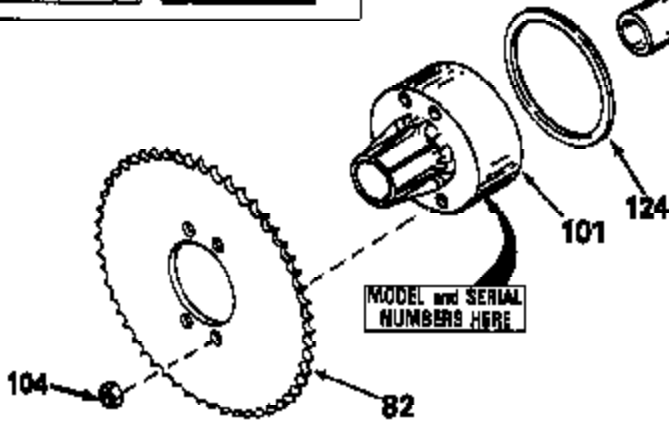

JOIST

SICHER IST DAS:
DAS ORIGINAL

47	48
47A	48A
47B	48B
47C	48C
47D	48D
47E	48E
47H	48H
47L	48L

47M	48M
47P	48P
47R	48R
47V	48V
47W	48W
47X	48X

Ref #	Part Number	Qty	Description
13	778067		Gear, Bevel (16 teeth)
14	778068		Gear, Pinion (16 teeth)
17	786040		Pin, Drive
26	792018		Ring, Retaining
31	780001		Washer (3/4" ID x 1-1/2" OD x 1/16" t hick)
31A	780096		Washer, Thrust
47M	774289		Axle (8-1/2" long)
48M	774288		Axle (14-1/16" long)
82	786043		Sprocket. No Teeth 54. O.D. 8.823
82	786051		Sprocket. No Teeth 60. O.D. 9.841
82	786070		Sprocket. No Teeth 48. O.D. 7.920
82	786041A		Sprocket. No Teeth 45. O.D. 7.389
82	786042		Sprocket. No Teeth 40. O.D. 6.650
90	788067B	100-156A Peerless	Grease (32 oz. bottle Bentonite greas e)
101	774344		Differential Carrier Hsg (Incl. 137)
102	774345		Differential Carrier Hsg (Incl. 139)
103	792041		Screw, 5/16-18 x 3-3/4"
104	792042		Nut, Lock, 5/16-18 (Use as required)
104A	792061		Washer, Flat, 5/16"
137	780077		Bushing (3/4" ID x 1-1/16" OD x 2-1/1 6" long)
139	780077		Bushing (3/4 ID x 1-1/16" OD x 2-1/16 " long)